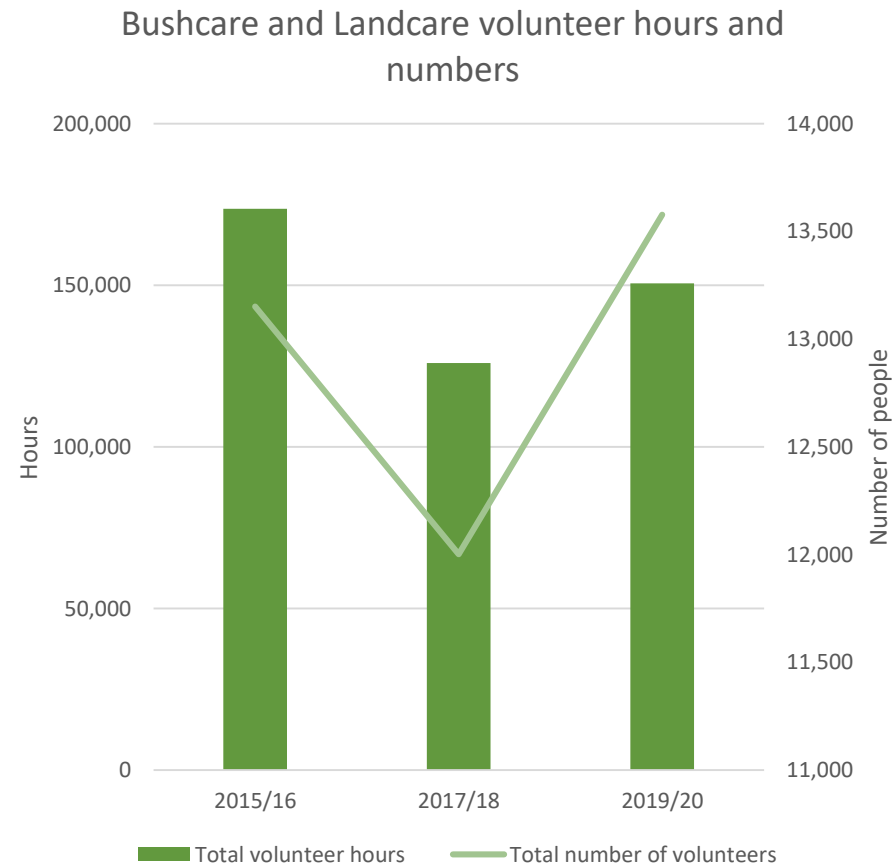

Biennial survey of Landcare and Bushcare community 2019/20 results

- 964 groups and networks
 - 28 Landcare groups and networks
 - 37 Council and NPWS programs
- 8850 regular volunteers
- 4723 one-off volunteers
- 150,500 hours
 - Estimated 50,000 less due to COVID-19
- \$6.3 million in-kind labour (\$41.72/hour)

Number of groups across Greater Sydney

Biennial survey of Landcare and Bushcare community Comparing years

- 20% increase in the number of volunteer hours
- 13% increase in number of volunteers
- More regular volunteers relative to one-off (65% compared with 50% in previous period)