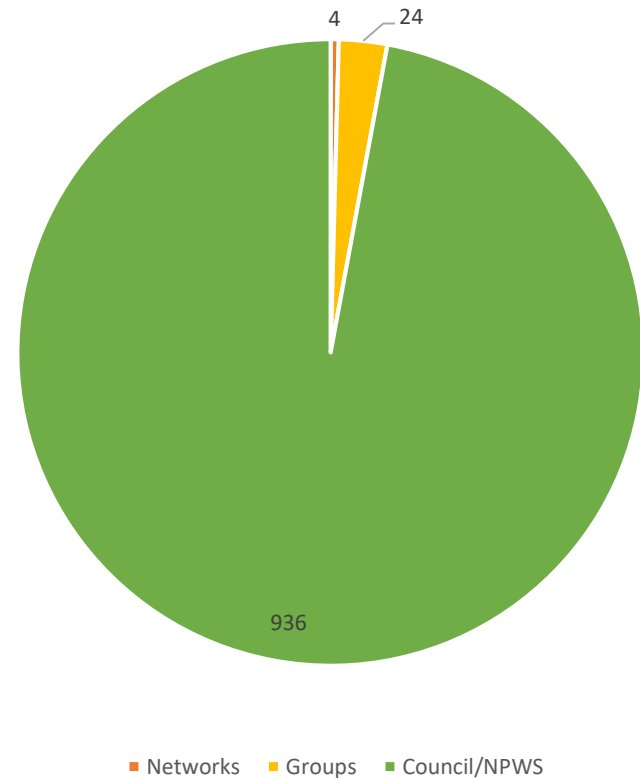

Biennial survey of Landcare and Bushcare community 2019/20 results

- 964 groups and networks
 - 28 Landcare groups and networks
 - 37 Council and NPWS programs
- 8850 regular volunteers
- 4723 one-off volunteers
- 150,500 hours
 - Estimated 50,000 less due to COVID-19
- \$6.3 million in-kind labour (\$41.72/hour)

Number of groups across Greater Sydney

Biennial survey of Landcare and Bushcare community Comparing years

- 20% increase in the number of volunteer hours
- 13% increase in number of volunteers
- More regular volunteers relative to one-off (65% compared with 50% in previous period)